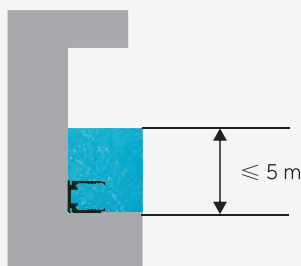

INSTALLATION POSITIONS

A. Side surface