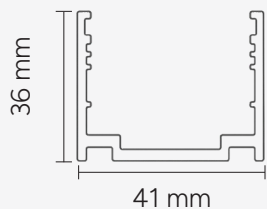

AVAILABLE PROFILES

Serrated aluminum Profile 1000 mm