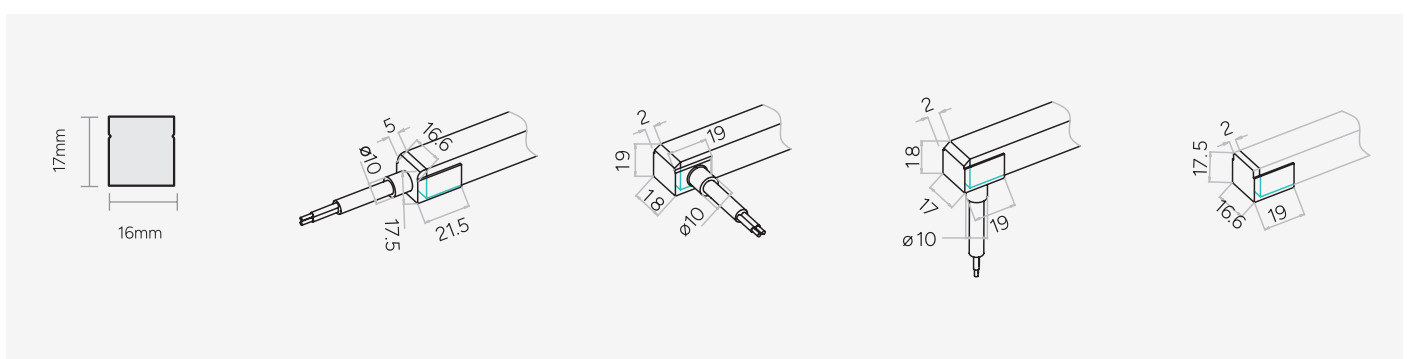

Models 16*17 mm

Bending options

Horizontal bending

Vertical bending

Material silicone

	CCT (K)	Lumen output	Min. \angle	Max. length
●	2200K	330 Lm/M	55.6 mm	10 m
●	2700K	350 Lm/M	55.6 mm	10 m
●	3000K	350 Lm/M	55.6 mm	10 m
○	4000K	350 Lm/M	55.6 mm	10 m
●	5700K	350 Lm/M	55.6 mm	10 m
●	Red	190 Lm/M	83.3 mm	10 m
●	Blue	75 Lm/M	83.3 mm	10 m
●	Green	390 Lm/M	83.3 mm	10 m
●	Ambar	190 Lm/M	83.3 mm	10 m
●	RGB	150 Lm/M	83.3 mm	10 m